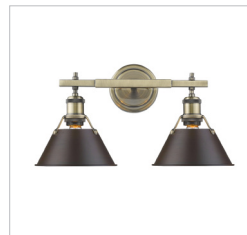

3306-BA2 AB-RBZ