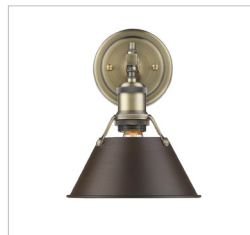

Also Available

3306-BA1 AB-RBZ