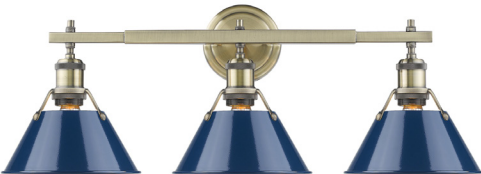

JOB NAME _____

JOB TYPE _____

COMMENTS _____

Orwell AB

3306-BA3 AB-NVY

UPC: 844375042216

3 Light Bath Vanity

Orwell is an extensive assortment of industrial style fixtures. The beauty and character of the collection are in the refined details. This transitional series works well in a variety of settings. Partial shades shield the eyes from possible hot spots, while the open tops tease onlookers with a view of the sockets and bulbs. The design allows light and heat to escape from above and below the metal shades, providing both task and ambient lighting. Edison bulbs are recommended to compete the vintage, industrial look of the fixtures. A choice-selection of finish and shade color combinations heighten the appeal of the series. Opal glass shades are available for bath fixtures. Single pendants are suspended from woven fabric cords while multi-light fixtures are rod-hung.

Fixture Finish:	Aged Brass	
Glass/Shade Finish:	Navy Blue Shade	
Materials:	Steel	
Fixture Width:	27.25"	69.22cm
Fixture Height:	10"	25.4cm
Fixture Extension	8.5"	21.59cm
Glass Diameter:	7.5"	19.05cm
Glass Height:	4.625"	11.75cm
Canopy Backplate Dimensions:		
Chain:	NA	NA
Rod:	NA	NA
Wire:	8"	20.32cm
Bulb Type:	Incandescent, Type A	No
Wattage:	3 x 100W(M)	
Voltage:	110	
Install Position:	Not Reversible	
Approved Location:	Damp Location	
Safety Rating:	UL,CUL	