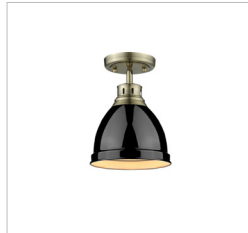

3602-FM AB-BK