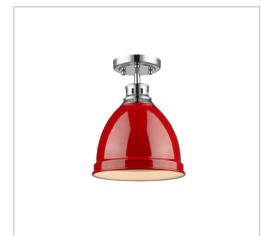

JOB NAME _____

JOB TYPE _____

COMMENTS _____

DUNCAN CH

3604-S CH-RD

UPC: 844375024953

- Mini Pendant with Rod - Contemporary Style with industrial feel
- Simple, classic silhouette
- Fixture body is available in Chrome and Pewter
- Variety of plated and painted metal shade finishes

Fixture Finish:	Chrome	
Glass/Shade Finish:	Red	
Materials:	Steel	
Fixture Dimensions:	8.875"W x 13.5"H (Min: 22.25" - Max: 58.25")	22.55cmW x 34.29cmH (Min: 56.52cm - Max: 147.96cm)
Weight:	3.3 LBS	
Glass/Shade Dimensions:	8.875"Dia x 7.5"H	22.54cm Dia x 19.05cmH
Canopy Backplate Dimensions:	4.875"Dia x 1"E	12.39cm Dia x 2.54cmE
Chain/Rod/Wire Dimensions:	NA / 1ea 6", 3ea 12" / 10'	NA / 1ea 15.24cm, 3ea 30.48cm / 3.05m
Bulb Type:	Incandescent, Type A	No
Wattage:	1 x 100W(M)	
Voltage:	110V	
Install Position:		
Approved Location:	Dry Location	
Safety Rating:	UL,CUL	

Also Available

3604-S PW-RD

3604-S CH-SF

3602-FM CH-RD