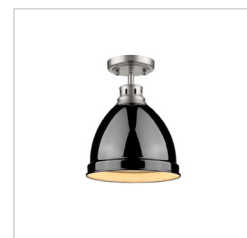

3602-FM PW-BK

GOLDENLIGHTING.COM | TOLL FREE: 800.277.0979 | FAX: 850.877.1346 | EMAIL: cs@goldenlighting.com

Dimensions and specifications are approximate and based on the most current information possible at the time of publication. Golden Lighting reserves the right to make design changes and modifications without prior notice. Golden Lighting products are UL/CUL approved. Unless otherwise noted as pending, Wattages stated are the maximum recommended; however, lower wattages may be used. Bulbs are not included unless otherwise noted. Larger fixtures may require reinforced outlet boxes and additional support. Receipt or possession of this catalog does not constitute an agreement to sell.