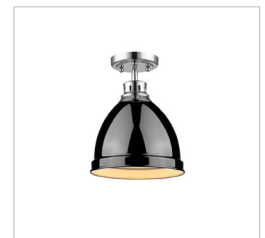

3602-FM CH-BK