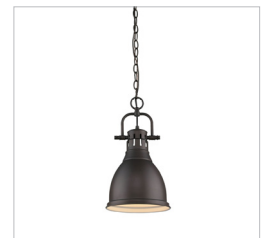

3602-S RBZ-RBZ

GOLDENLIGHTING.COM | TOLL FREE: 800.277.0979 | FAX: 850.877.1346 | EMAIL: cs@goldenlighting.com

Dimensions and specifications are approximate and based on the most current information possible at the time of publication. Golden Lighting reserves the right to make design changes and modifications without prior notice. Golden Lighting products are UL/CUL approved. Unless otherwise noted as pending, Wattages stated are the maximum recommended; however, lower wattages may be used. Bulbs are not included unless otherwise noted. Larger fixtures may require reinforced outlet boxes and additional support. Receipt or possession of this catalog does not constitute an agreement to sell.