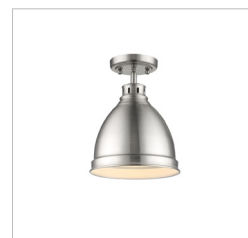

3602-FM PW-PW