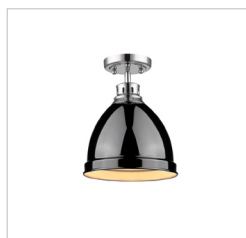

Also Available

3602-FM CH-BK