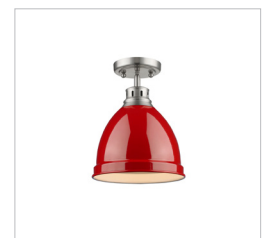

3602-FM PW-RD