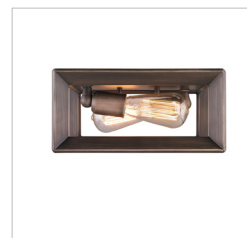

2073-FM GMT