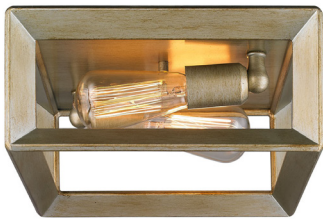

JOB NAME _____

JOB TYPE _____

COMMENTS _____

SMYTH WG

2073-FM WG

UPC: 844375022119

- Flush Mount - Modern lanterns feature a handsome bevelled cage design
- Clean geometry creates a contemporary style
- Exposed bulbs
- Beautiful White Gold finish

Fixture Finish:	White Gold	
Glass/Shade Finish:	NA	
Materials:	Steel	
Fixture Dimensions:	11.5"W x 5.5"H	29.21cmW x 13.97cmH
Weight:		
Glass/Shade Dimensions:		
Canopy Backplate Dimensions:		
Chain/Rod/Wire Dimensions:	NA / NA / 8"	NA / NA / 20.32cm
Bulb Type:	Incandescent, Type A	No
Wattage:	2 x 60W(M)	
Brightness:		
Color Temperature:		
Voltage:		
Install Position:		
Approved Location:	Damp Location	
Safety Rating:	UL,CUL	