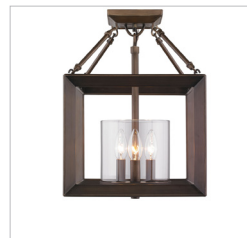

2073-SF GMT