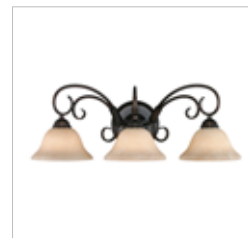

8606-BA3 RBZ-TEA