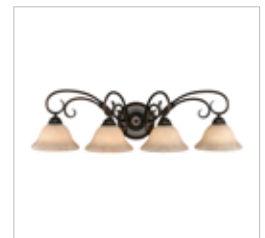

8606-BA4 RBZ-TEA