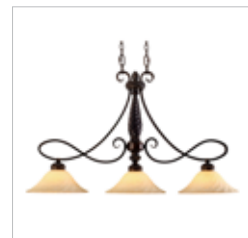

8106-10 CDB