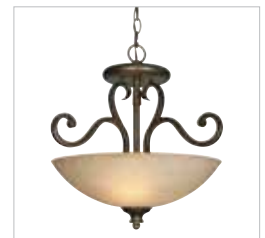

8063-SF BUS