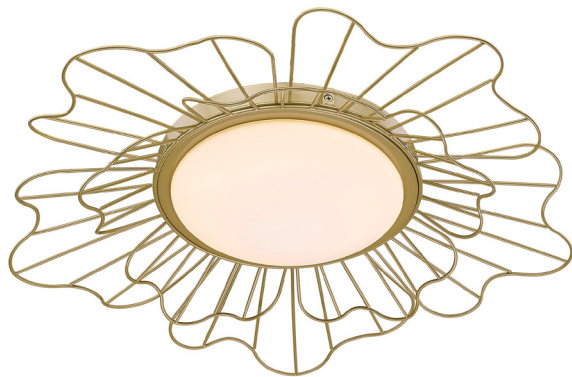

Yasmin LOG

9132-FM24 LOG-OP

UPC: 844375098312

Flush Mount - 24"

Sculptural art in a modern, functional form, Yasmin has the feminine beauty of a blooming flower. Bright light shines from within the open metal petals where a bright, integrated LED is concealed. The smooth opal glass shade gently diffuses the light. This damp-rated collection is a fresh take on close-to-ceiling lighting that can be used throughout the home. Choose between the offered finish options.

Fixture Finish:	Light Olympic Gold	
Glass/Shade Finish:	Opal Glass	
Materials:	Steel	Glass
Fixture Width:	23.625"	60.0075cm
Fixture Height:	3.125"	7.9375cm
Min - Max Height:	23.625"	60.0075cm
Glass Diameter:	9"	22.86cm
Glass Height:	2.25"	5.715cm
Canopy/Backplate:	10"Dia x 1.25"E	25.4cm Dia x 3.175cm E
Chain:	NA	
Rod:	NA	NA
Wire:	8"	20.32cm
Bulb Type:	LED 1 x 16W	
Wattage:	1 x 16W (LED)	
Voltage:	120	
Install Position:	Not Reversible - Down Only	
Approved Location:	Damp Location	

Sloped Ceiling:	No
ADA:	No
Close-to-ceiling:	Yes
Bulbs Included:	Yes
Dimmable:	Yes

- Available in a selection of refined finishes
- Opal shade softly glows when illuminated
- Integrated LED