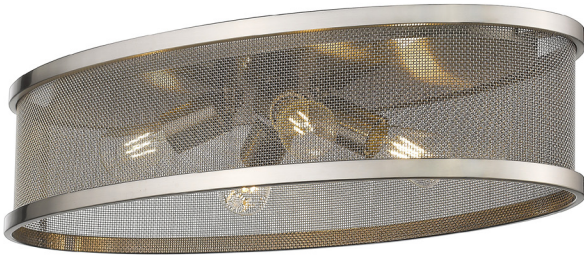

CHANNING

3168-FM24 PW-PW

UPC: 844375086104

Flush Mount - 24"

The simple, partially exposed lamps of the Channing collection reinforces the transitional and industrial-chic style. A mesh metal shade is the only accent for this utilitarian fixture. The contemporary shade partially shields the bulbs and gently diffusing the fixture's bright light. The low-profile design is offered in a variety of sizes. Perfect for a bedroom, hallway, or bath, this fixture is approved for use in damp locations.

Fixture Finish:	Pewter	
Glass/Shade Finish:	Pewter Shade	
Materials:	Steel	Steel
Fixture Width:	24"	60.96cm
Fixture Height:	5.375"	13.6525cm
Min - Max Height:	12"	30.48cm
Glass Diameter:	24"	60.96cm
Glass Height:	5.375"	13.6525cm
Canopy/Backplate:	21"L x 9"W x 0.75"E	53.34cm L x 22.86cm W x 1.905cm E
Chain:	N/A	
Rod:	N/A	
Wire:	8"	20.32cm
Bulb Type:	Incandescent, Type A	
Wattage:	4 x 60W(M)	
Voltage:	120	
Install Position:		
Approved Location:	Damp Location	

Sloped Ceiling:	No
ADA:	No
Close-to-ceiling:	Yes
Bulbs Included:	No
Dimmable:	Yes

- Simple, utilitarian design
- Low-profile design
- Provides ambient lighting