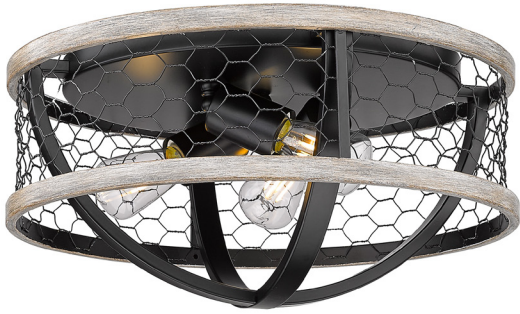

ROOST

3170-FM15 BLK-CW

UPC: 844375082366

Flush Mount - 15"

The Roost collection brings casual, rustic styling to any space. On-trend with modern country home design, the design is perfect to hang in rooms with farmhouse décor. Sturdy metal frames are curved to create an organic, sophisticated silhouette. The fixture shade features chicken wire held together by a frame which is hand-painted to look like a natural wood finish. This flush mount is UL approved for use in a bathroom, but also works perfectly in a kitchen, living room, entry, or hallway.

Fixture Finish:	Matte Black	
Glass/Shade Finish:	Chicken Wire Shade	
Materials:	Steel	Steel
Fixture Width:	15"	38.1cm
Fixture Height:	7.25"	18.415cm
Min - Max Height:		
Glass Diameter:	15"	38.1cm
Glass Height:	4.75"	12.065cm
Canopy/Backplate:	11.875"W x 1.125"E	30.1625cm W x 2.8575cm E
Chain:	N/A	
Rod:	N/A	
Wire:	8"	20.32cm
Bulb Type:	Incandescent, Type B	
Wattage:	3 x 60W(C)	
Voltage:	120	
Install Position:		
Approved Location:	Damp Location	

Sloped Ceiling:	No
ADA:	No
Close-to-ceiling:	Yes
Bulbs Included:	No
Dimmable:	Yes

- Chicken wire shade with hand-painted faux wood finish brings a casual, rustic feel to the design
- A pendant provides a glowing presence
- Provides widespread ambient lighting