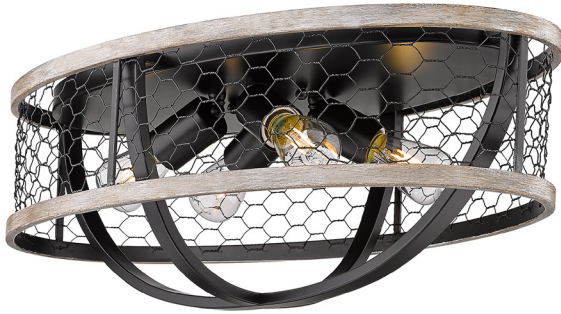

ROOST

3170-FM24 BLK-CW

UPC: 844375082373

Flush Mount - 24"

The Roost collection brings casual, rustic styling to any space. On-trend with modern country home design, the design is perfect to hang in rooms with farmhouse décor. Sturdy metal frames are curved to create an organic, sophisticated silhouette. The fixture shade features chicken wire held together by a frame which is hand-painted to look like a natural wood finish. This flush mount is UL approved for use in a bathroom, but also works perfectly in a kitchen, living room, entry, or hallway.

Fixture Finish:	Matte Black	
Glass/Shade Finish:	Chicken Wire Shade	
Materials:	Steel	Steel
Fixture Width:	24"	60.96cm
Fixture Height:	7.875"	20.0025cm
Min - Max Height:	12"	30.48cm
Glass Diameter:	24"	60.96cm
Glass Height:	5.375"	13.6525cm
Canopy/Backplate:	21"L x 9"W x 1"E	53.34cm L x 22.86cm W x 2.54cm E
Chain:	N/A	
Rod:	N/A	
Wire:	8"	20.32cm
Bulb Type:	Incandescent, Type B	
Wattage:	4 x 60W(C)	
Voltage:	120	
Install Position:		
Approved Location:	Damp Location	

Sloped Ceiling:	No
ADA:	No
Close-to-ceiling:	Yes
Bulbs Included:	No
Dimmable:	Yes

- Chicken wire shade with hand-painted faux wood finish brings a casual, rustic feel to the design
- A pendant provides a glowing presence
- Provides widespread ambient lighting