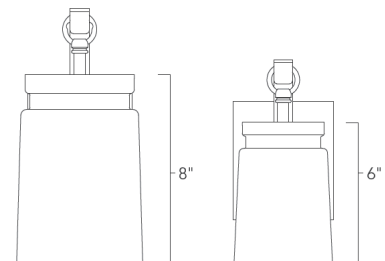

Small glass used on -BA1, -BA3 & -3SF