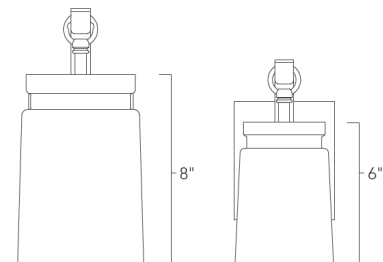

TRIVERS

1405-SF BLK-CAG

UPC: 844375064935

Semi-Flush

Nostalgic for a bygone era, the Travers Collection may have a simple form, but it creates dramatic style. The rustic, industrial inspired design features simple lamps enclosed in Clear Frosted Artisan Glass. The frosted glass is complemented by a smooth, hand-painted black finish. Glass shades house medium base bulbs offering an ample supply of light. These transitional fixtures work well with a variety of decors. This semi-flush was designed for close-to-ceiling applications.

Fixture Finish:	Black	
Glass/Shade Finish:	Clear Frosted Artisan Glass	
Materials:	Steel	Glass
Fixture Width:	5.5"	13.97cm
Fixture Height:	9.5"	24.13cm
Fixture Extension		
Glass Diameter:	4.5"/5.5"	13.97cm
Glass Height:	8"	20.32cm
Canopy/Backplate:	4.75"Dia x 0.75"E	12.065cmDia x 1.905cmE
Chain:	NA	NA
Rod:	NA	NA
Wire:	8"	20.32cm
Bulb Type:	Incandescent, Type A	
Wattage:	1 x 100W(M)	
Voltage:	120	
Install Position:		
Approved Location:	Damp Location	

Small glass used on -BA1, -BA3 & -3SF