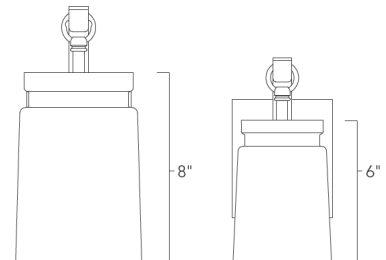

Small glass used on -BA1, -BA3 & -3SF