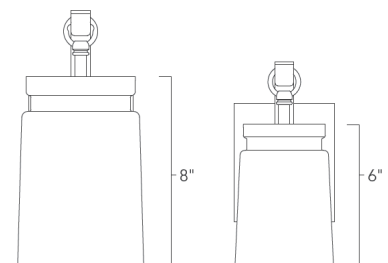

TRIVERS

1405-3SF BLK-CAG

UPC: 844375064928

Semi-Flush

Nostalgic for a bygone era, the Travers Collection may have a simple form, but it creates dramatic style. The rustic, industrial inspired design features simple lamps enclosed in Clear Frosted Artisan Glass. The frosted glass is complemented by a smooth, hand-painted black finish. Glass shades house medium base bulbs offering an ample supply of light. These transitional fixtures work well with a variety of decors. This 3-light semi-flush creates a dramatic focal point and smooth ambient lighting.

Fixture Finish:	Black	
Glass/Shade Finish:	Clear Frosted Artisan Glass	
Materials:	Steel	Glass
Fixture Width:	16"	40.64cm
Fixture Height:	12"	30.48cm
Fixture Extension		
Glass Diameter:	3.5"/4.25"	10.795cm
Glass Height:	6"	15.24cm
Canopy/Backplate:	4.75"Dia x 0.75"E	12.065cmDia x 1.905cmE
Chain:	NA	NA
Rod:	NA	NA
Wire:	8"	20.32cm
Bulb Type:	Incandescent, Type A	
Wattage:	3 x 60W(M)	
Voltage:	120	
Install Position:		
Approved Location:	Damp Location	

Small glass used on -BA1, -BA3 & -3SF