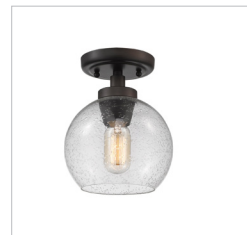

4855-FM RBZ-SD