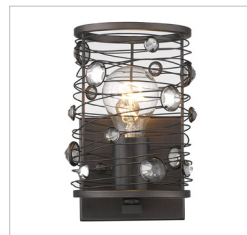

1998-1W EBB