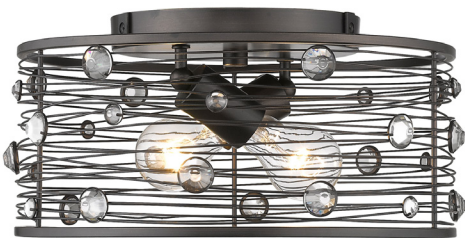

JOB NAME _____

JOB TYPE _____

COMMENTS _____

BIJOUX 1998-FM EBB

UPC: 844375046030

Flush Mount

Bijoux is a jewelry-inspired collection of industrial-chic fixtures. Partially exposed bulbs shine coyly through hand-wrapped wire shades, lighting the lustrous faceted crystals. A dark beauty, the collection features a hand-painted multi-layered Brushed Etruscan Bronze finish. Transitional in style, the fixtures are ideal for eclectic and contemporary room decors. This flush mount creates a generous open area for widespread ambient-lighting.

Fixture Finish:	Brushed Etruscan Bronze	
Glass/Shade Finish:		
Materials:	Steel	
Fixture Width:	13.875"	35.2425cm
Fixture Height:	6.875"	17.46cm
Fixture Extension		
Glass Diameter:		
Glass Height:		
Canopy Backplate Dimensions:	8"Dia x 1"E	20.32cmDia x 2.54cmE
Chain:	NA	NA
Rod:	NA	NA
Wire:	8"	20.32cm
Bulb Type:	Incandescent, Type A	Bulbs Not Included
Wattage:	2 x 60W(M)	
Voltage:	120	
Install Position:		
Approved Location:	Dry Location	

Also Available

1998-SF EBB

1998-1W EBB

1998-3P EBB