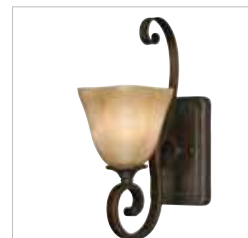

JOB NAME _____

JOB TYPE _____

COMMENTS _____

MERIDIAN 3890-WSC GB

UPC: 844375002401

- 1 Light Wall Sconce - Classic Mediterranean style with a casual look
- Elegant flat scrolling arms for a unique, handcrafted feel
- Largest and most popular collection
- Antique Marbled glass

Fixture Finish:	Golden Bronze	
Glass/Shade Finish:	Antique Marbled Glass	
Fixture Dimensions:	15"W x 9"H x 6.5"E	38.1cmW x 22.86cmH x 15.24cmE
Glass/Shade Dimensions:	13"W x 5"H	33.02cmW x 12.7cmH
Canopy Backplate Dimensions:	15"W x 8.75"H	38.1cmDia x 22.23cmE
Chain/Rod/Wire Dimensions:	NA / NA / 8"	NA / NA / 20.32cm
Bulb Type:	Incandescent, Type A	
Fixture Wattage	1 x 100W(M)	
Master Carton Quantity:	6	
Master Carton Dimensions:	30"L x 18"W x 23"H	76.2cmL x 45.72cmW x 58.42cmH
Master Carton Weight	36.4 lb	16.51 kg
Cubic Feet Master	7.19ft³	0.47 m³
Single Carton Quantity:	1	
Single Carton Dimensions:	18"L x 11"W x 10"H	45.72cmL x 27.94cmW x 25.4cmH
Single Box Weight	5.5 lb	5.5 kg
Cubic Feet Single Box	1.15	0.07 m³
Approved Location:	Dry Location	
Safety Rating:	UL,CUL	

Also Available

3890-1W GB

GOLDENLIGHTING.COM | TOLL FREE: 800.277.0979 | FAX: 850.877.1346 | EMAIL: cs@goldenlighting.com

Dimensions and specifications are approximate and based on the most current information possible at the time of publication. Golden Lighting reserves the right to make design changes and modifications without prior notice. Golden Lighting products are UL/CUL approved. Unless otherwise noted as pending, Wattages stated are the maximum recommended; however, lower wattages may be used. Bulbs are not included unless otherwise noted. Larger fixtures may require reinforced outlet boxes and additional support. Receipt or possession of this catalog does not constitute an agreement to sell.