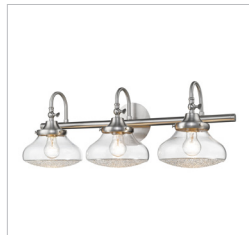

Also Available

3417-BA3 PW-CC